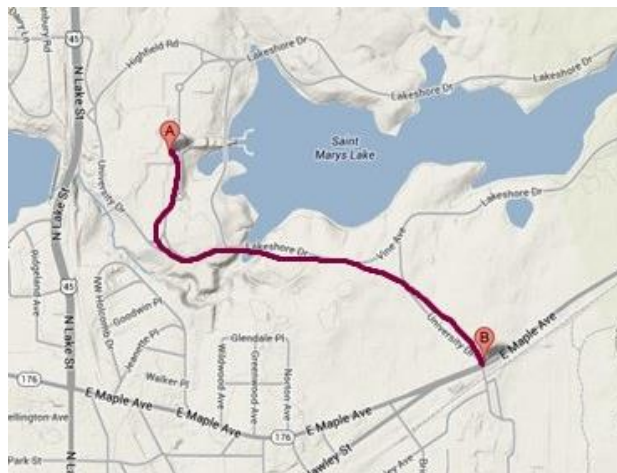

General Directions
University of St. Mary of the Lake
1000 East Maple Avenue
Mundelein, IL 60060
Phone: (847)566-8290
E-mail: conferencecenter@usml.edu

Please be advised that there may be tolls on your route.

FROM SOUTH/CHICAGO AND O'HARE
Take the 1-190 EAST ramp towards Chicago Loop.
Merge onto I-190 E. Take the I-294 NORTH exit.
Take I-294 N./I-94 W. Exit IL-176 (Rockland Rd)
Turn RIGHT onto 176/Maple Avenue.

FROM NORTH/MILWAUKEE
Take I-94 East towards Chicago/Indiana.
Merge I-94 East,
Take the IL-21/MILWAUKEE AVE exit
Turn RIGHT onto 176/Maple Avenue.

FROM CHICAGO/MIDWAY
Head North on S. Cicero Avenue.
Turn RIGHT onto I-55 N.
Take Exit 292A for I-90 W/ I-94 W.
Take I-90 W/NW TOLLWAY towards
ROCKFORD/MILWAUKEE (I-294 N).
Take I-294 NORTH RAMP towards MILWAUKEE.
Take I-94 W to IL-176 (ROCKLAND RD) exit.
Turn RIGHT onto 176/Maple Avenue.

Close-up view of the University of St. Mary of the Lake campus roads.

From 176/Maple Avenue. Continue for about 3 miles. Enter the University of St. Mary main entrance on RIGHT(B). Keep LEFT and follow the signs directing you to the Conference Center. Please get dropped off/ park in the Purple Lot (A).