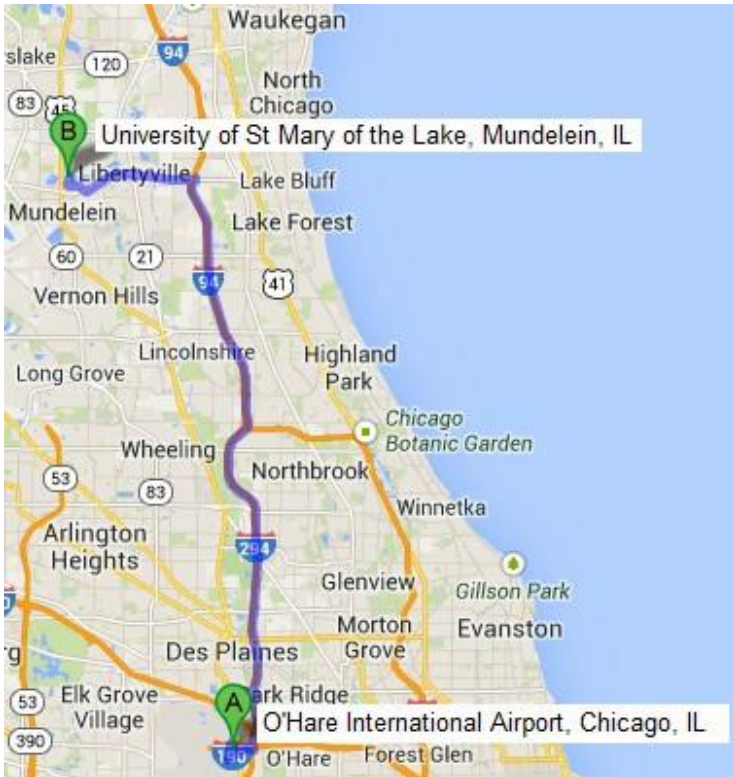

General Directions
University of St. Mary of the Lake
1000 East Maple Avenue
Mundelein, IL 60060
Phone: (847)566-8290
E-mail: conferencecenter@usml.edu

Please be advised that there may be tolls on your route.

FROM SOUTH/CHICAGO AND O'HARE
Take the 1-190 EAST ramp towards Chicago Loop.
Merge onto I-190 E. Take the I-294 NORTH exit.
Take I-294 N./I-94 W. Exit IL-176 (Rockland Rd)
Turn RIGHT onto 176/Maple Avenue.

FROM NORTH/MILWAUKEE
Take I-94 East towards Chicago/Indiana.
Merge I-94 East,
Take the IL-21/MILWAUKEE AVE exit
Turn RIGHT onto 176/Maple Avenue.

FROM CHICAGO/MIDWAY
Head North on S. Cicero Avenue.
Turn RIGHT onto I-55 N.
Take Exit 292A for I-90 W/ I-94 W.
Take I-90 W/NW TOLLWAY towards
ROCKFORD/MILWAUKEE (I-294 N).
Take I-294 NORTH RAMP towards MILWAUKEE.
Take I-94 W to IL-176 (ROCKLAND RD) exit.
Turn RIGHT onto 176/Maple Avenue.

Close-up view of the University of St. Mary of the Lake campus roads.

From 176/Maple Avenue. Continue for about 3 miles. Enter the University of St. Mary main entrance on RIGHT(B). Keep LEFT and follow the signs directing you to the Conference Center. Please get dropped off/ park in the Purple Lot (A).