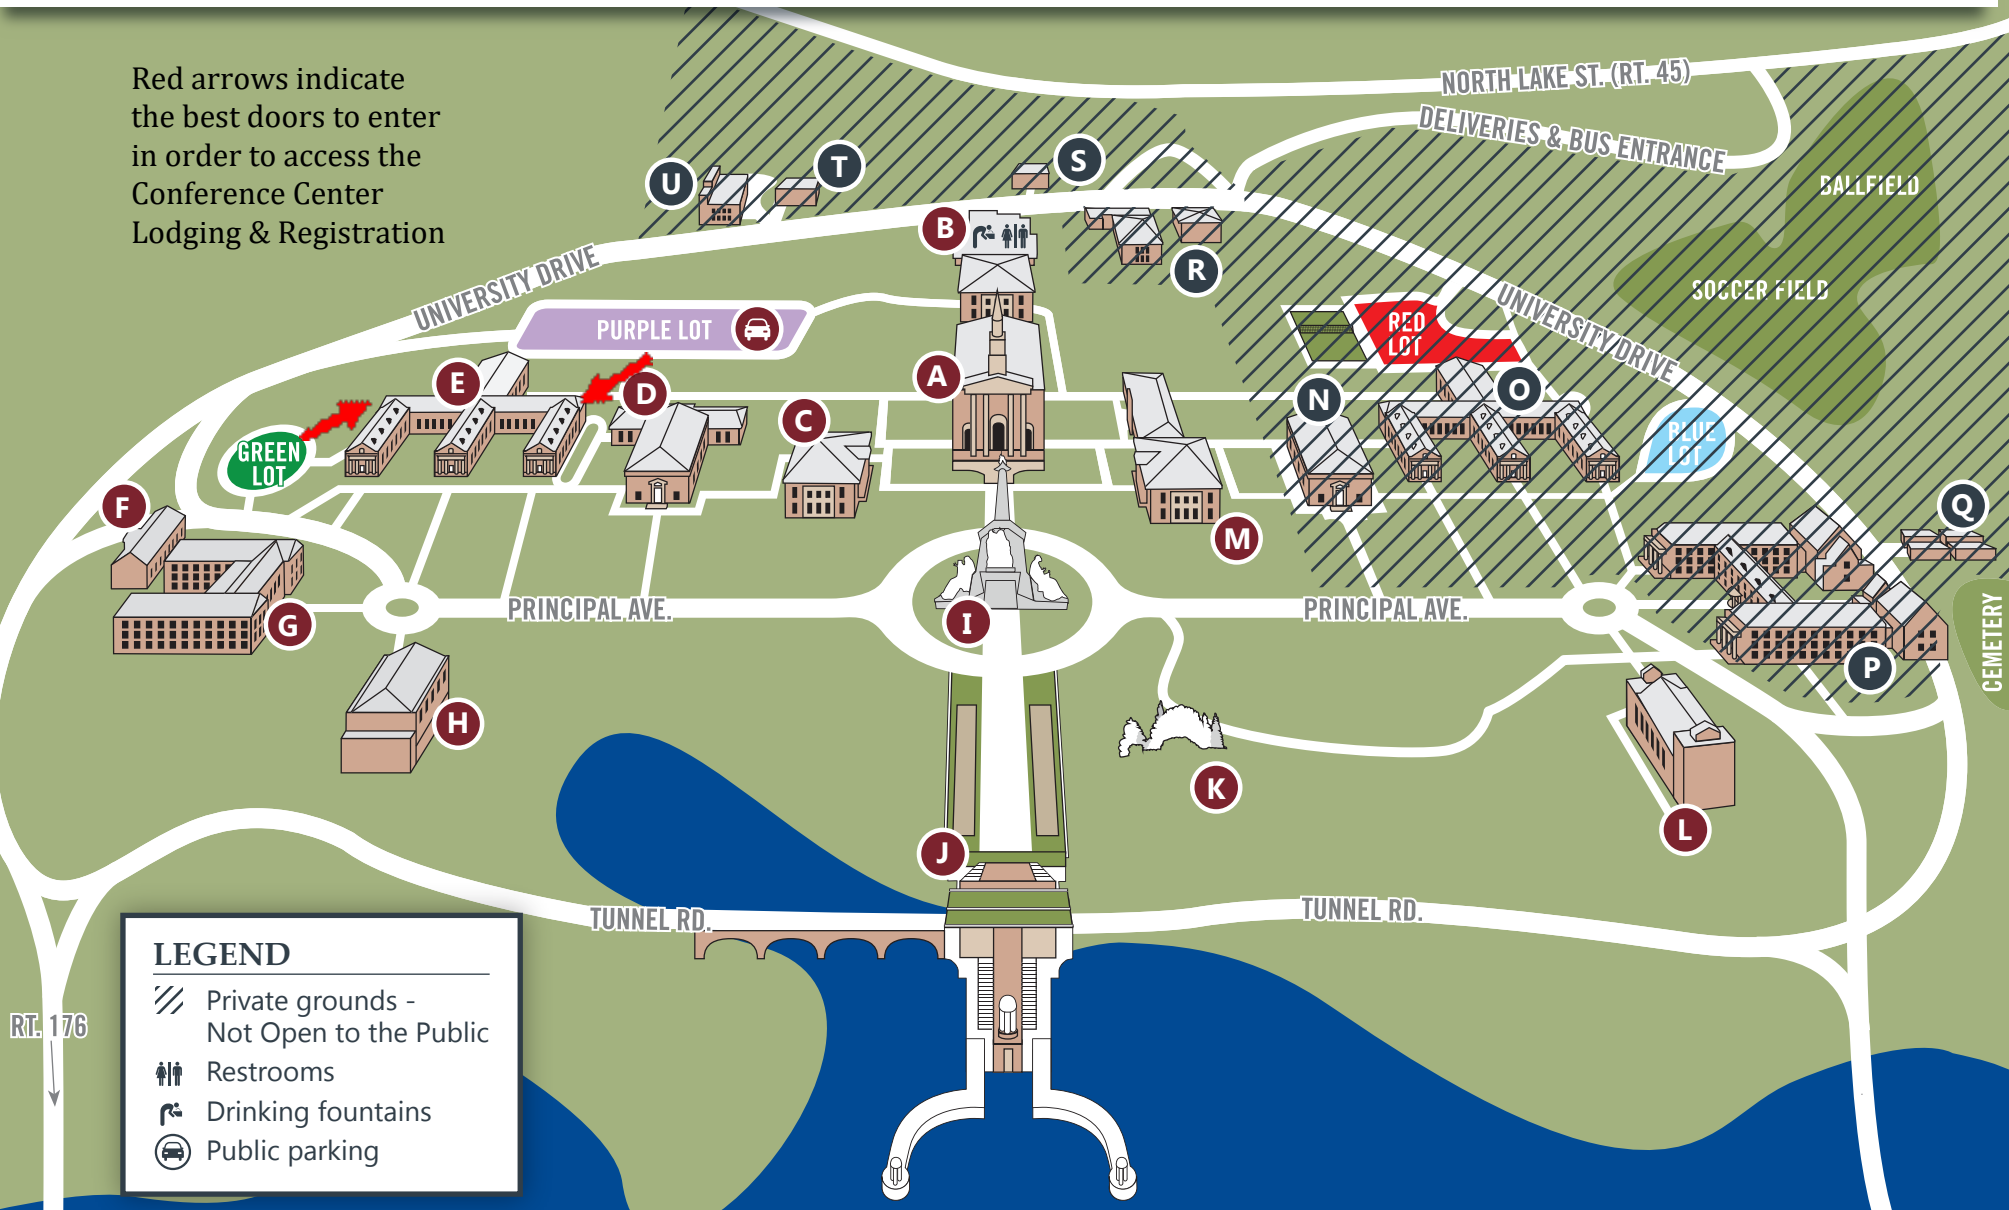

CAMPUS MAP - Public Spaces

- A** Chapel of the Immaculate Conception (600P)
- B** Bookstore/Dining Hall/Welcome Center (601U)
- C** Administration Building (500P)
- D** Conference Center Meeting Hall (400P)
- E** Conference Center Lodging & Registration (300P)
- F** Liturgical Institute (101P)
- G** Prist Center (201P)
- H** Gymnasium (301P)

- I** Column of the Immaculate Conception (DIME Statue)
- J** Mall/Belvedere/Pier
- K** Our Lady of Lourdes Grotto
- L** Cardinal Mundelein Auditorium (901P)
- M** Feehan Memorial Library/McEssy Theological Resource Center (700P)

Red arrows indicate the best doors to enter in order to access the Conference Center Lodging & Registration

LEGEND

- Private grounds - Not Open to the Public
- Restrooms
- Drinking fountains
- Public parking